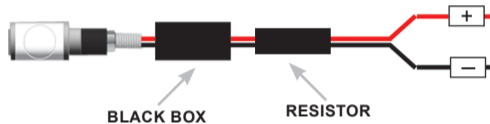

RIZOMA 
INNOVATIVE COMPONENTS

MOUNTING SCHEME

DESIGN REGISTRATION

"E" HOMOLOGATION

LED**DO NEVER** remove the black box**10W****DO NEVER** remove the black box if the eletrical system is 10W use**21W****DO NEVER** remove the black box if the eletrical system is 21W use**Except:**

MODEL	YEAR	FRONT	REAR
DUCATI HYPERMOTARD	2008>	BLACK BOX ONLY	BLACK BOX + 1 RESISTOR
KAWASAKI ZX6R	2009>	OEM INDICATOR LIGHTS	BLACK BOX ONLY
KAWASAKI Z750	2007>	BLACK BOX ONLY	BLACK BOX + 1 RESISTOR
KAWASAKI Z1000	2007>	OEM INDICATOR LIGHTS	BLACK BOX ONLY
YAMAHA XJ6	2009>	BLACK BOX ONLY	BLACK BOX + 1 RESISTOR
YAMAHA YZF R1	2009>	BLACK BOX ONLY	BLACK BOX + 1 RESISTOR