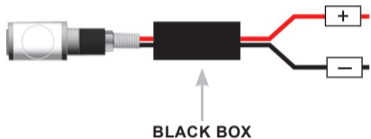

RIZOMA 
INNOVATIVE COMPONENTS

MOUNTING SCHEME

DESIGN REGISTRATION

"E" HOMOLOGATION

LED**DO NEVER** remove the black box**10W****DO NEVER** remove the black box if the eletrical system is 10W use**21W****DO NEVER** remove the black box if the eletrical system is 21W use**Except:**

MODEL	YEAR	FRONT	REAR
DUCATI HYPERMOTARD	2008>	BLACK BOX ONLY	BLACK BOX + 1 RESISTOR
KAWASAKI ZX6R	2009>	OEM INDICATOR LIGHTS	BLACK BOX ONLY
KAWASAKI Z750	2007>	BLACK BOX ONLY	BLACK BOX + 1 RESISTOR
KAWASAKI Z1000	2007>	OEM INDICATOR LIGHTS	BLACK BOX ONLY
YAMAHA XJ6	2009>	BLACK BOX ONLY	BLACK BOX + 1 RESISTOR
YAMAHA YZF R1	2009>	BLACK BOX ONLY	BLACK BOX + 1 RESISTOR