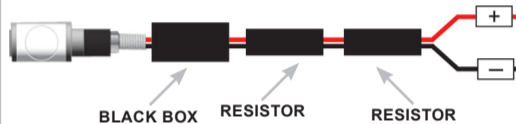

RIZOMA 
INNOVATIVE COMPONENTS

MOUNTING SCHEME

DESIGN REGISTRATION

"E" HOMOLOGATION

LED**DO NEVER** remove the black box**10W****DO NEVER** remove the black box if the eletrical system is 10W use**21W****DO NEVER** remove the black box if the eletrical system is 21W use**Except:**

MODEL	YEAR	FRONT	REAR
DUCATI HYPERMOTARD	2008>	BLACK BOX ONLY	BLACK BOX + 1 RESISTOR
KAWASAKI ZX6R	2009>	OEM INDICATOR LIGHTS	BLACK BOX ONLY
KAWASAKI Z750	2007>	BLACK BOX ONLY	BLACK BOX + 1 RESISTOR
KAWASAKI Z1000	2007>	OEM INDICATOR LIGHTS	BLACK BOX ONLY
YAMAHA XJ6	2009>	BLACK BOX ONLY	BLACK BOX + 1 RESISTOR
YAMAHA YZF R1	2009>	BLACK BOX ONLY	BLACK BOX + 1 RESISTOR