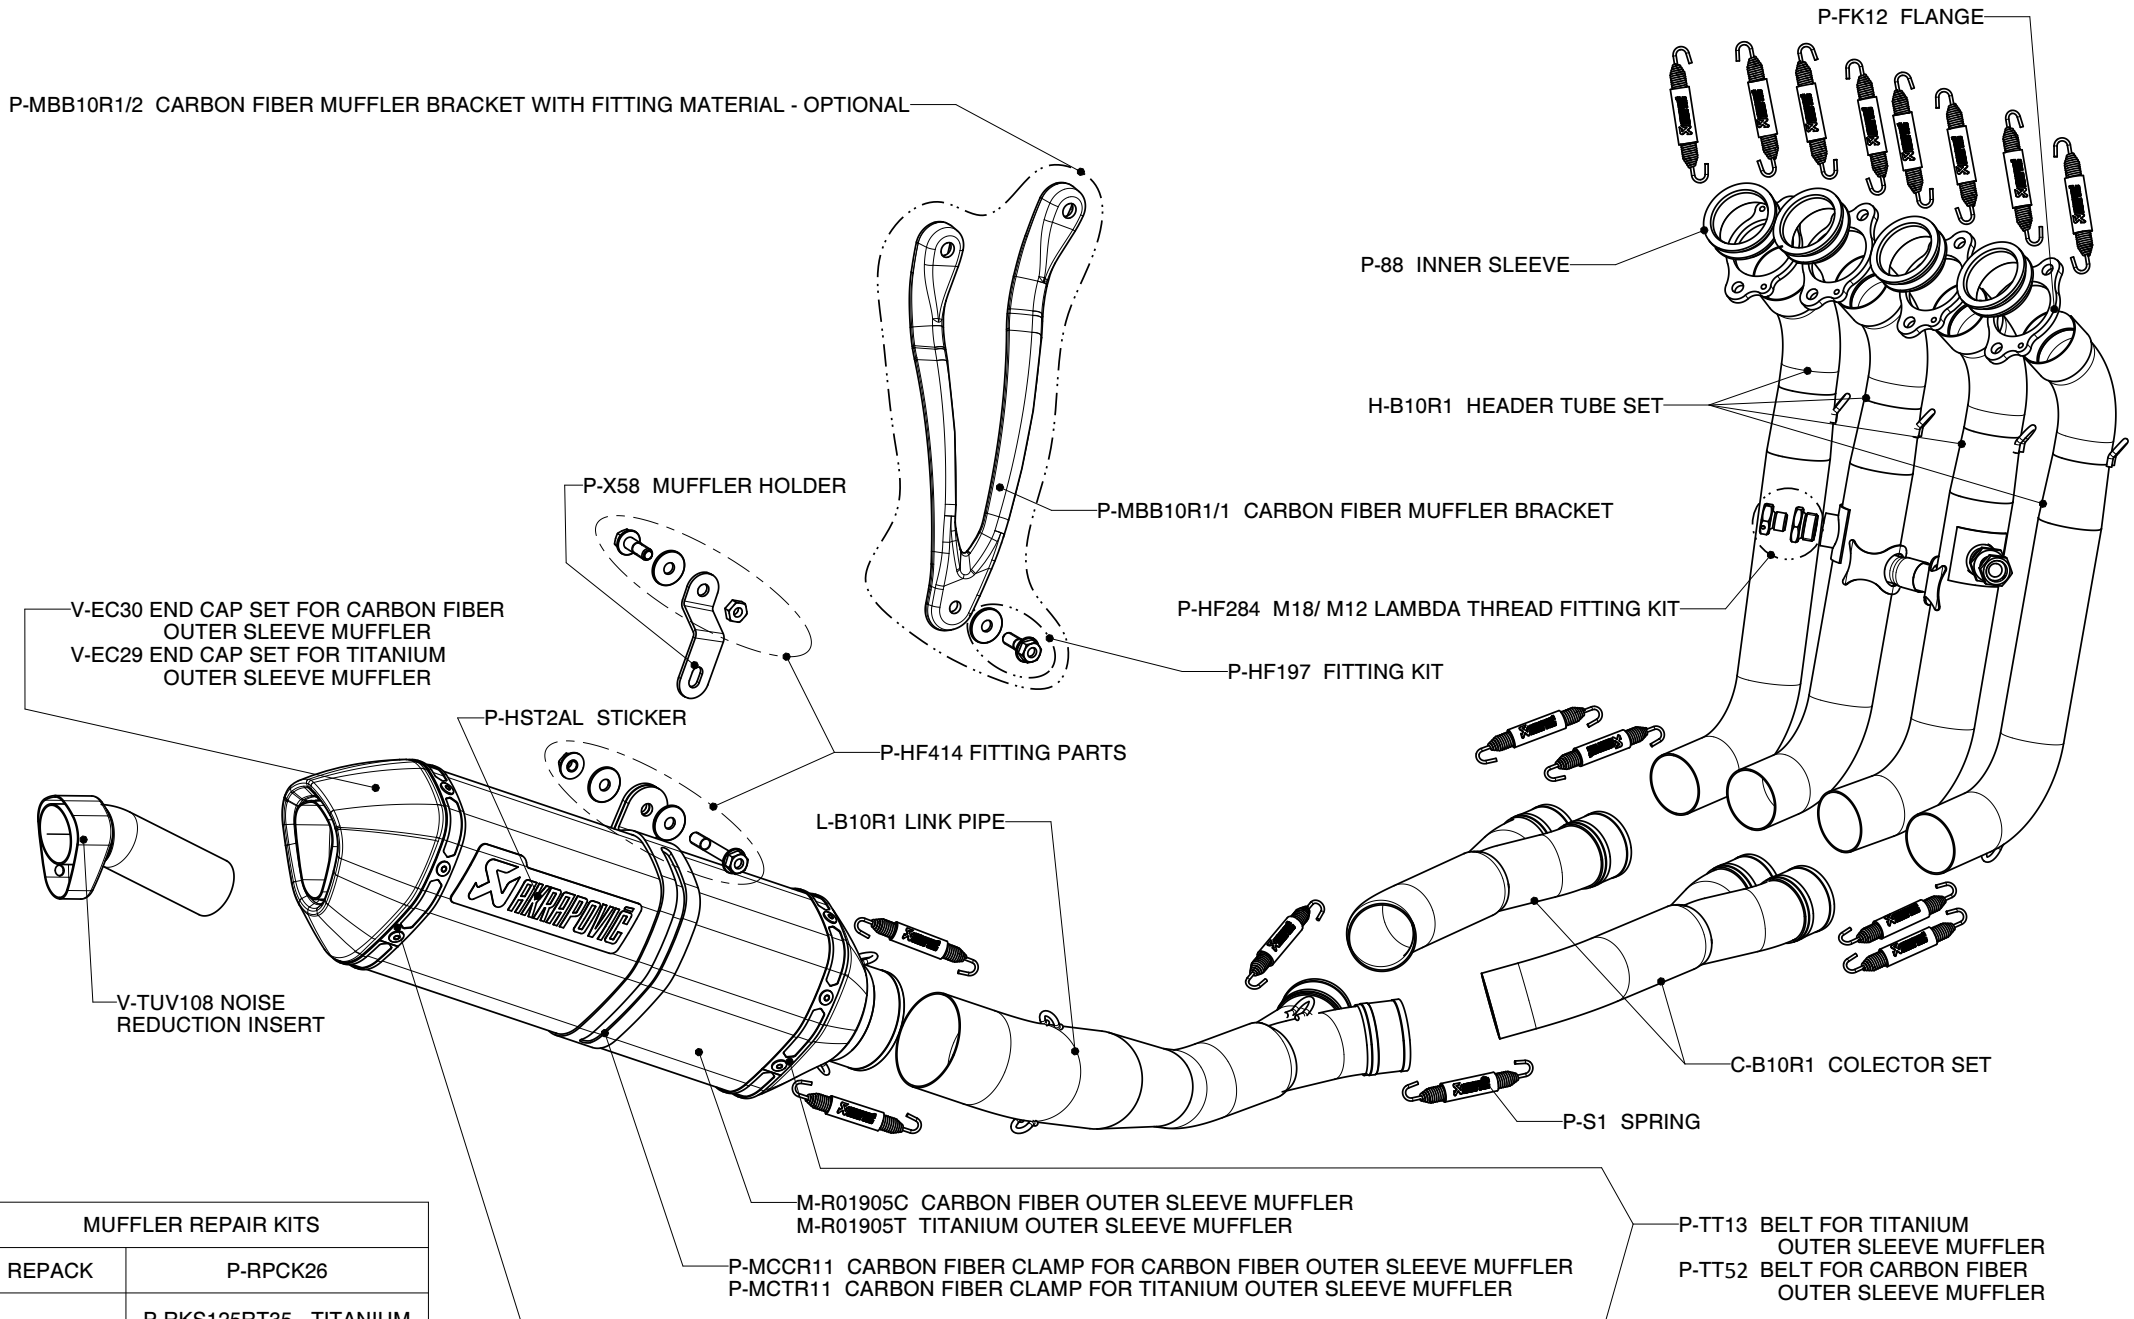

# BMW S1000RR, Complete exhaust system / RACING LINE

Product code: S-B10R1-RC

S-B10R1-RT

MUFFLER REPAIR KITS	
REPACK	P-RPCK26
SLEEVE	P-RKS125RT35 - TITANIUM
	P-RKS124RC35 - CARBON