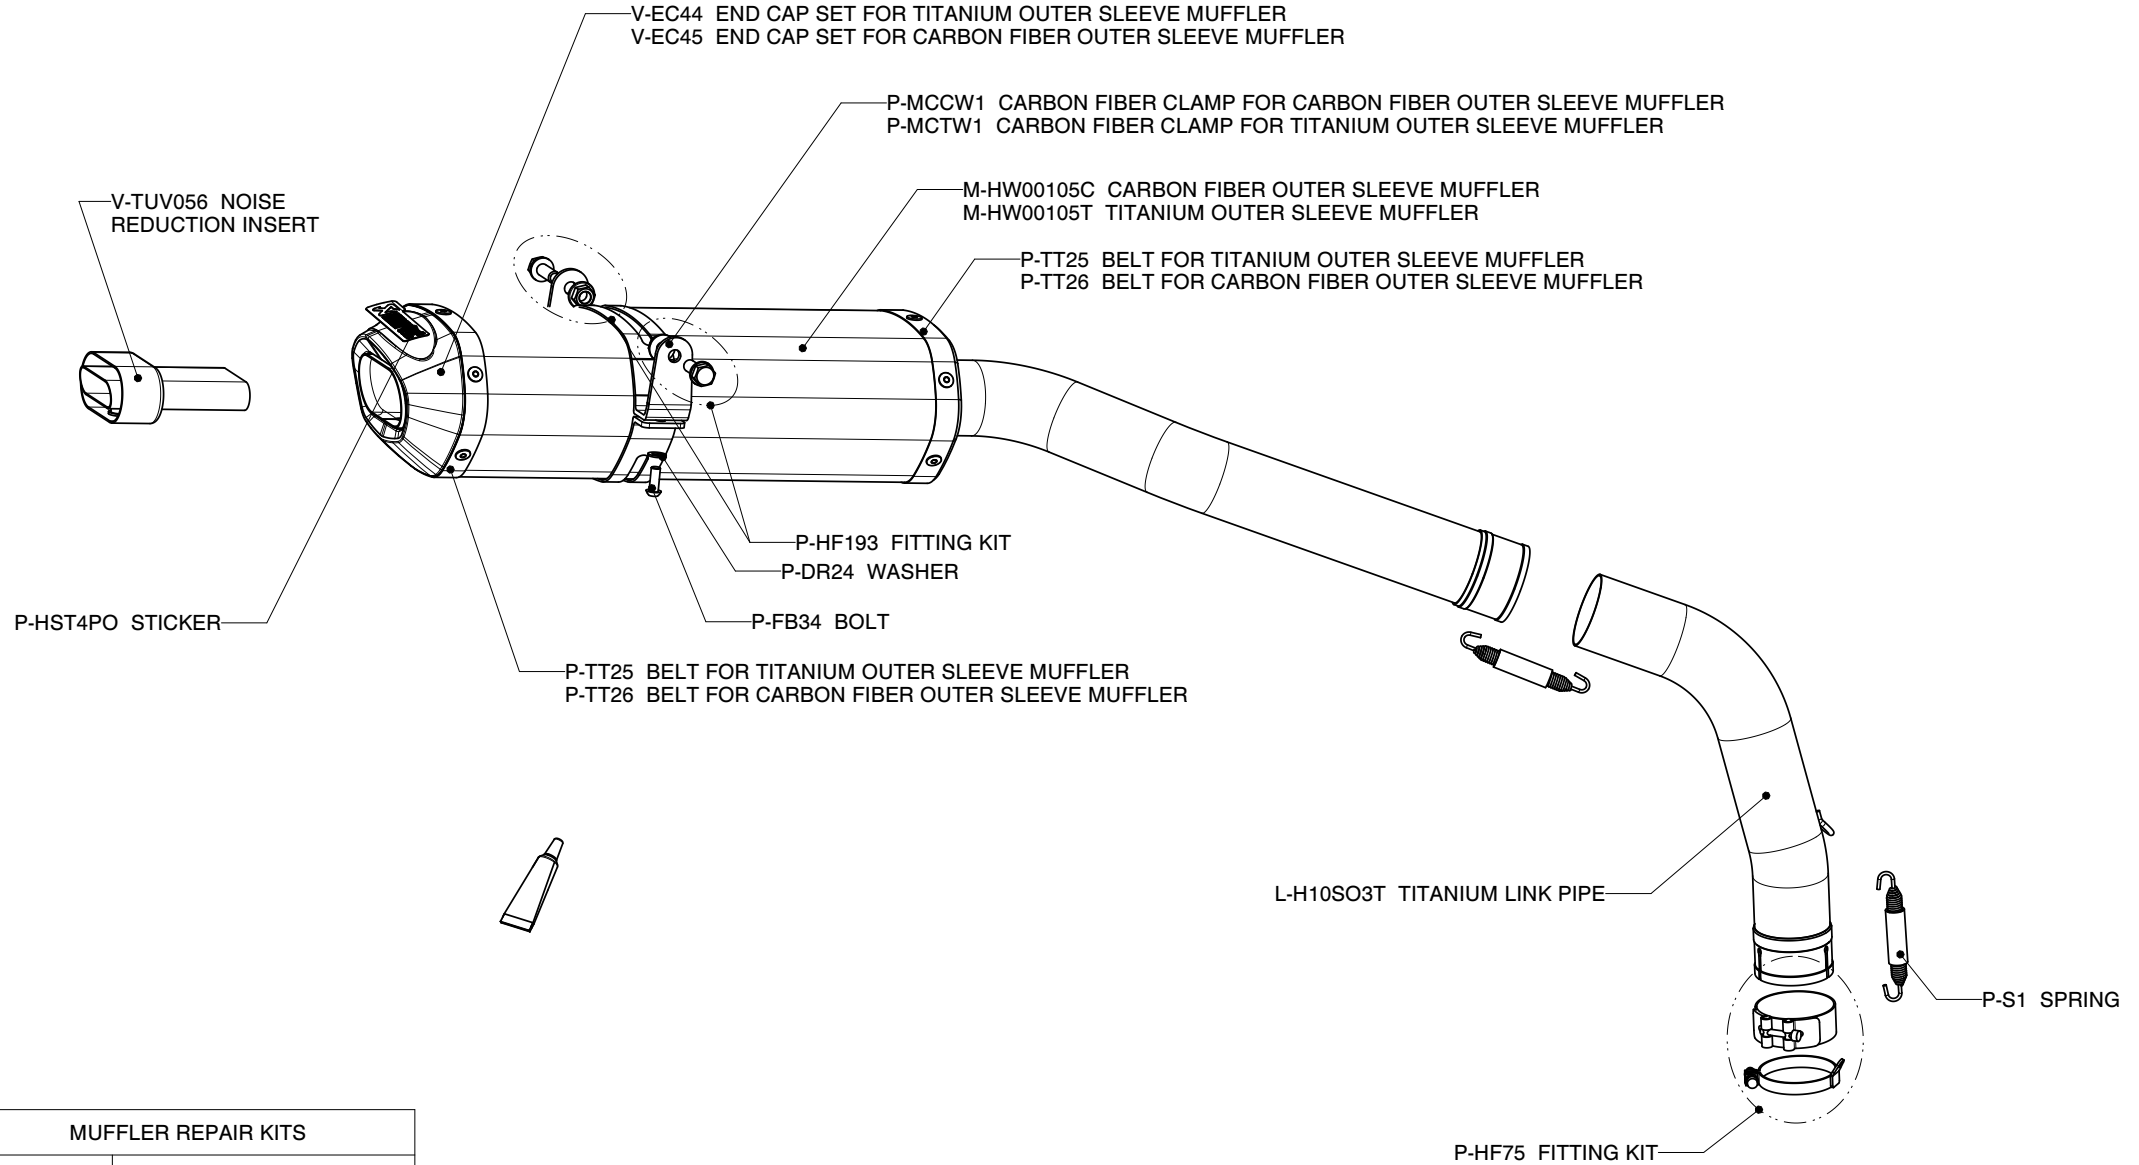

HONDA CBR 1000RR; SLIP-ON exhaust system / EC Type-approval

Product code: S-H10SO5T-HWT

S-H10SO5T-HWC

MUFFLER REPAIR KITS

REPACK

P-RPCK52

SLEEVE

P-RKS112WT35 - TITANIUM

P-RKS111WC35 - CARBON