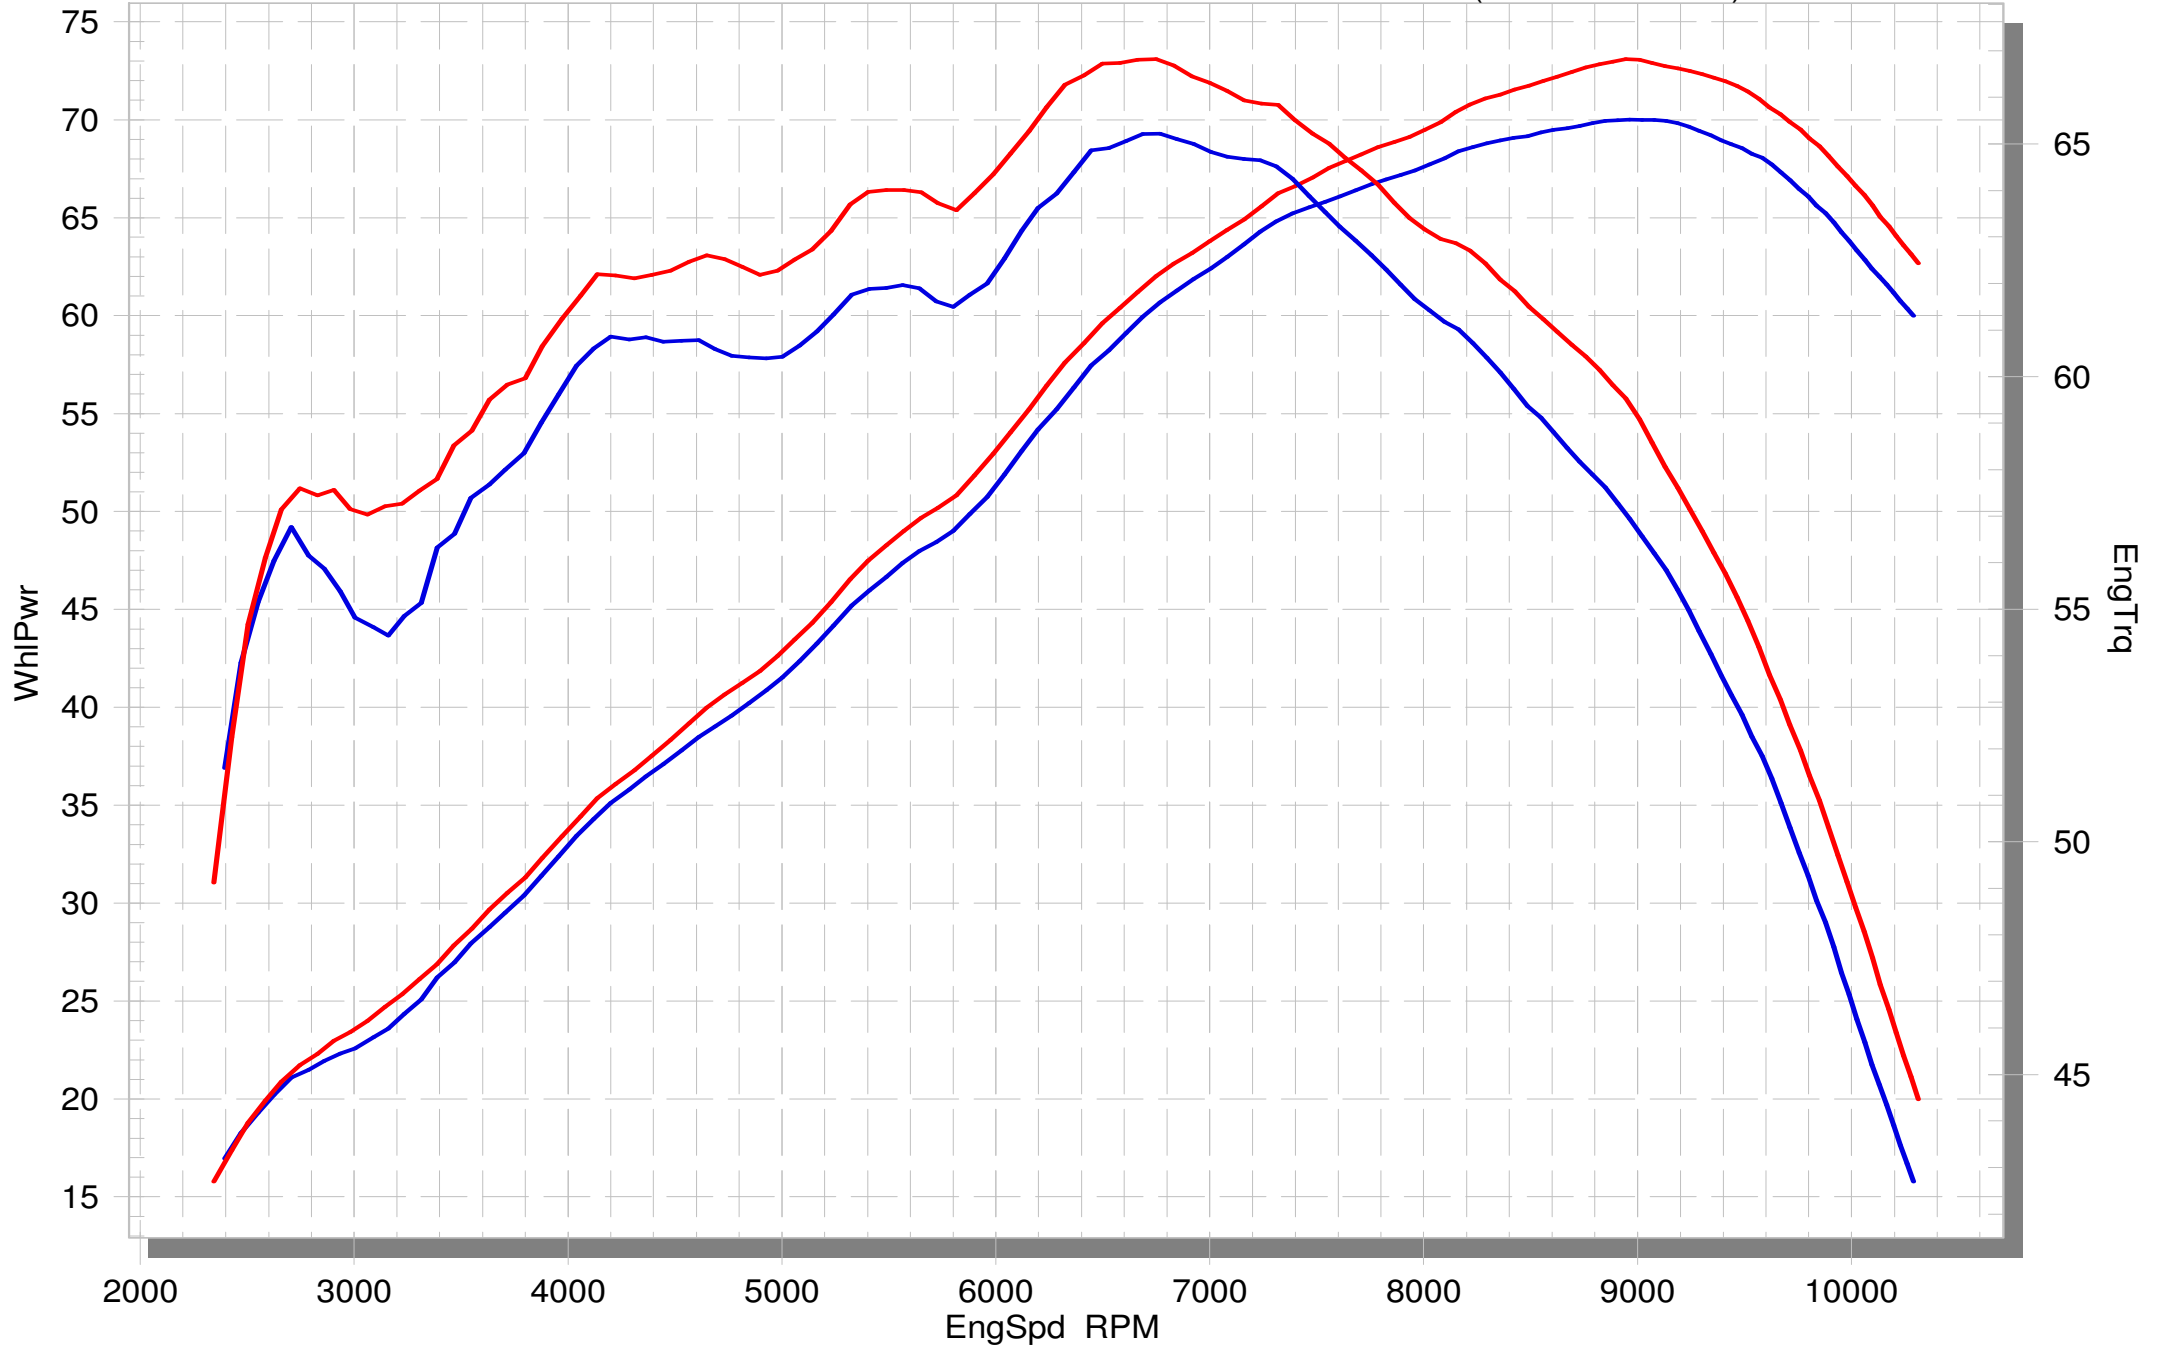

Yamaha Ténéré 700

STOCK EXHAUST

SLIP-ON (WO Noise Insert)

Yamaha Ténéré 700

STOCK EXHAUST

SLIP-ON EC_ECE approved

SuperFlow WinDyn™ V