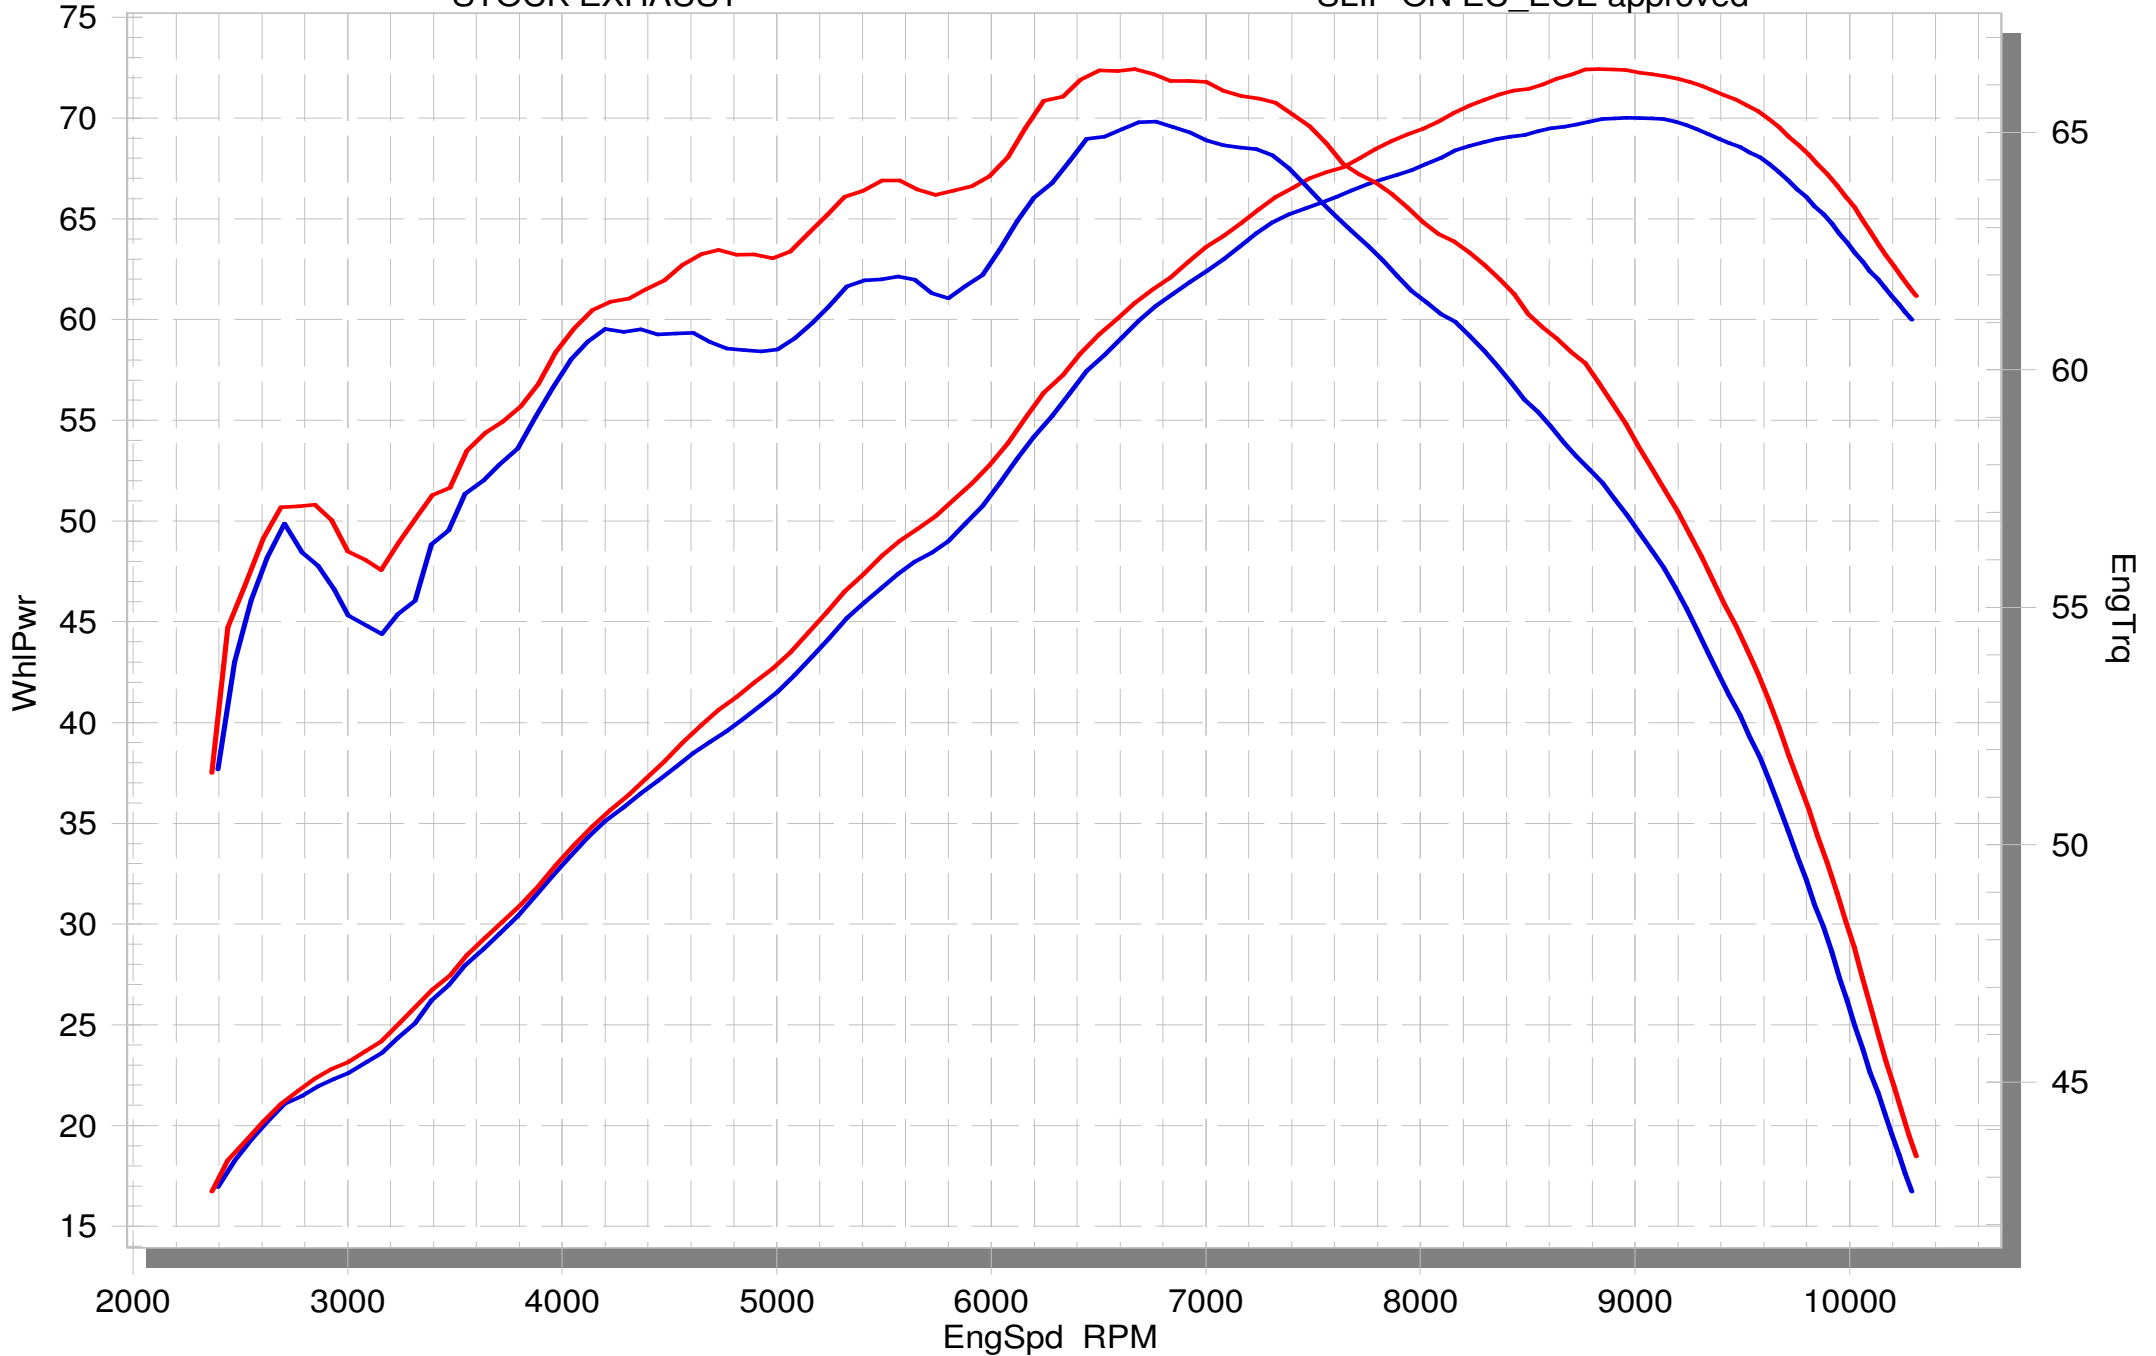

Yamaha Ténéré 700

STOCK EXHAUST

SLIP-ON (WO Noise Insert)

Yamaha Ténéré 700

STOCK EXHAUST

SLIP-ON EC_ECE approved

SuperFlow WinDyn™ V