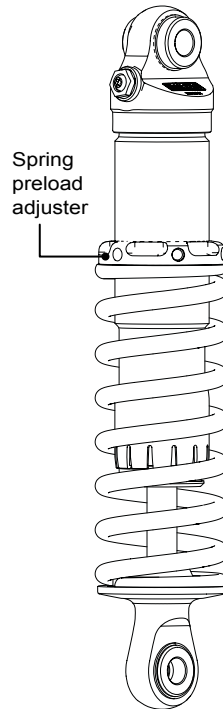

Kit Contents

Description	Part No	Pcs
Shock absorber	IN525	2
Sticker Öhlins		
C-spanner	60710-01	2
Owner's manual	07241-02	1

👁 Note!

Please note that there can be small differences between your product and the images in these instructions.

SETUP DATA

Recommended set-up

Spring preload	30	mm
----------------	----	----

Shock absorber data

Length	293	mm
Stroke	46	mm

Spring

Part No	60281-30	
Free spring length	180	mm
Spring rate	41	N/mm
Preload adjustment range	[0-53]	mm