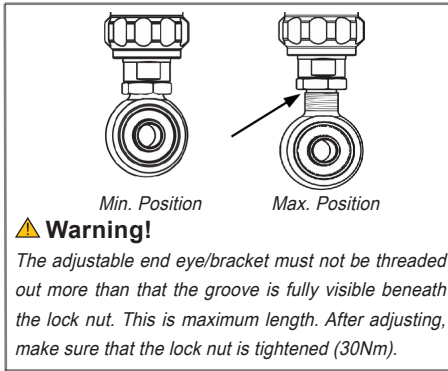

ADJUSTMENTS

⚠ Warning!

Before riding, always make sure that the basic settings made by Öhlins are according to recommended Set-up Data. Read about adjustments and setting up in the Öhlins Owner's Manual before you make any adjustments. Contact an Öhlins dealer if you have any questions about setting up.

SET-UP DATA

Recommended set-up

Spring Preload ..... 18 mm
Rebound Adjuster ..... 10 Clicks

Shock absorber data

Length ..... 360 ⁺¹⁰/₀ mm
Stroke ..... 97 mm

Spring

Part No 60480-03
Free spring length ..... 230 mm
Preload adjustment range ..... [0-33] mm

👁 Öhlins products are subject to continuous improvement and development, therefore, although these instructions include the most up-to-date information available at the time of printing, minor updates may occur.

To find the latest information contact an Öhlins distributor. Please contact Öhlins if you have any questions regarding the contents in this document.

Part no. MI_TR626_EN_0
Issued 2016-08-11

© Öhlins Asia Co.,Ltd. All rights reserved. Any reprinting or unauthorized use without the written permission of Öhlins Asia Co.,Ltd. is prohibited.

Öhlins Asia Co. Ltd
700/937 Moo5, Tambol Nongkhaga,
Amphur Phantong, Chonburi Province
20160 Thailand

www.ohlins.com