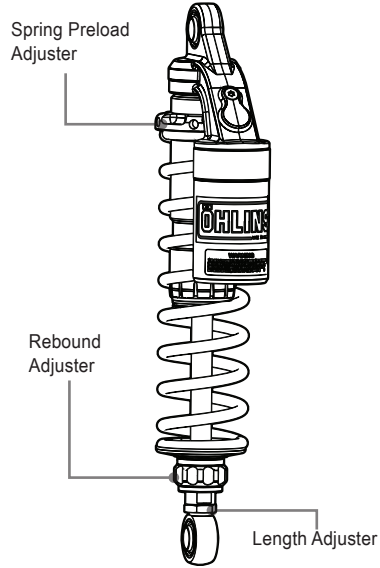

SET-UP DATA

Recommended set-up

Spring Preload 18 mm
 Rebound Adjuster 10 Clicks

Shock absorber data

Length 360 ⁺¹⁰/₀ mm
 Stroke 97 mm

Spring

Part No 60480-03
 Free spring length 230 mm
 Preload adjustment range [0-33] mm