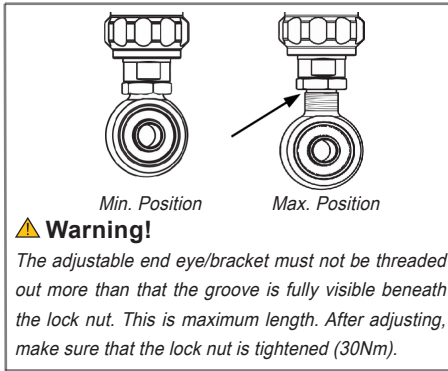

SET-UP DATA

Recommended set-up

Spring Preload 18 mm
 Rebound Adjuster 10 Clicks

Shock absorber data

Length 360 ⁺¹⁰/₀ mm
 Stroke 97 mm

Spring

Part No 60480-03
 Free spring length 230 mm
 Preload adjustment range [0-33] mm