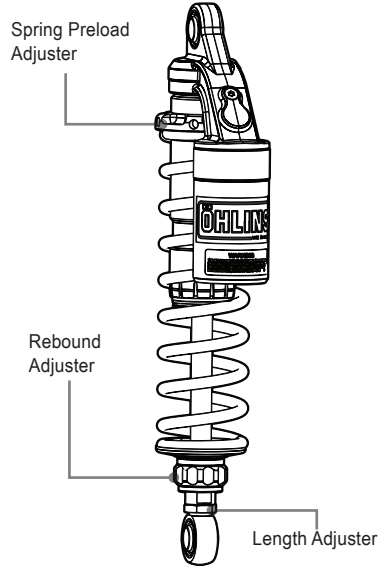

Warning!

Before installing this product, read the Öhlins Owner's Manual. The shock absorber is an important part of your vehicle and will affect the stability.

Shock Absorber for Triumph Britbike 360

TR 626

SET-UP DATA

Recommended set-up

Spring Preload 18 mm
Rebound Adjuster 10 Clicks

Shock absorber data

Length 360 ⁺¹⁰/₀ mm
Stroke 97 mm

Spring

Part No 60480-03
Free spring length 230 mm
Preload adjustment range [0-33] mm