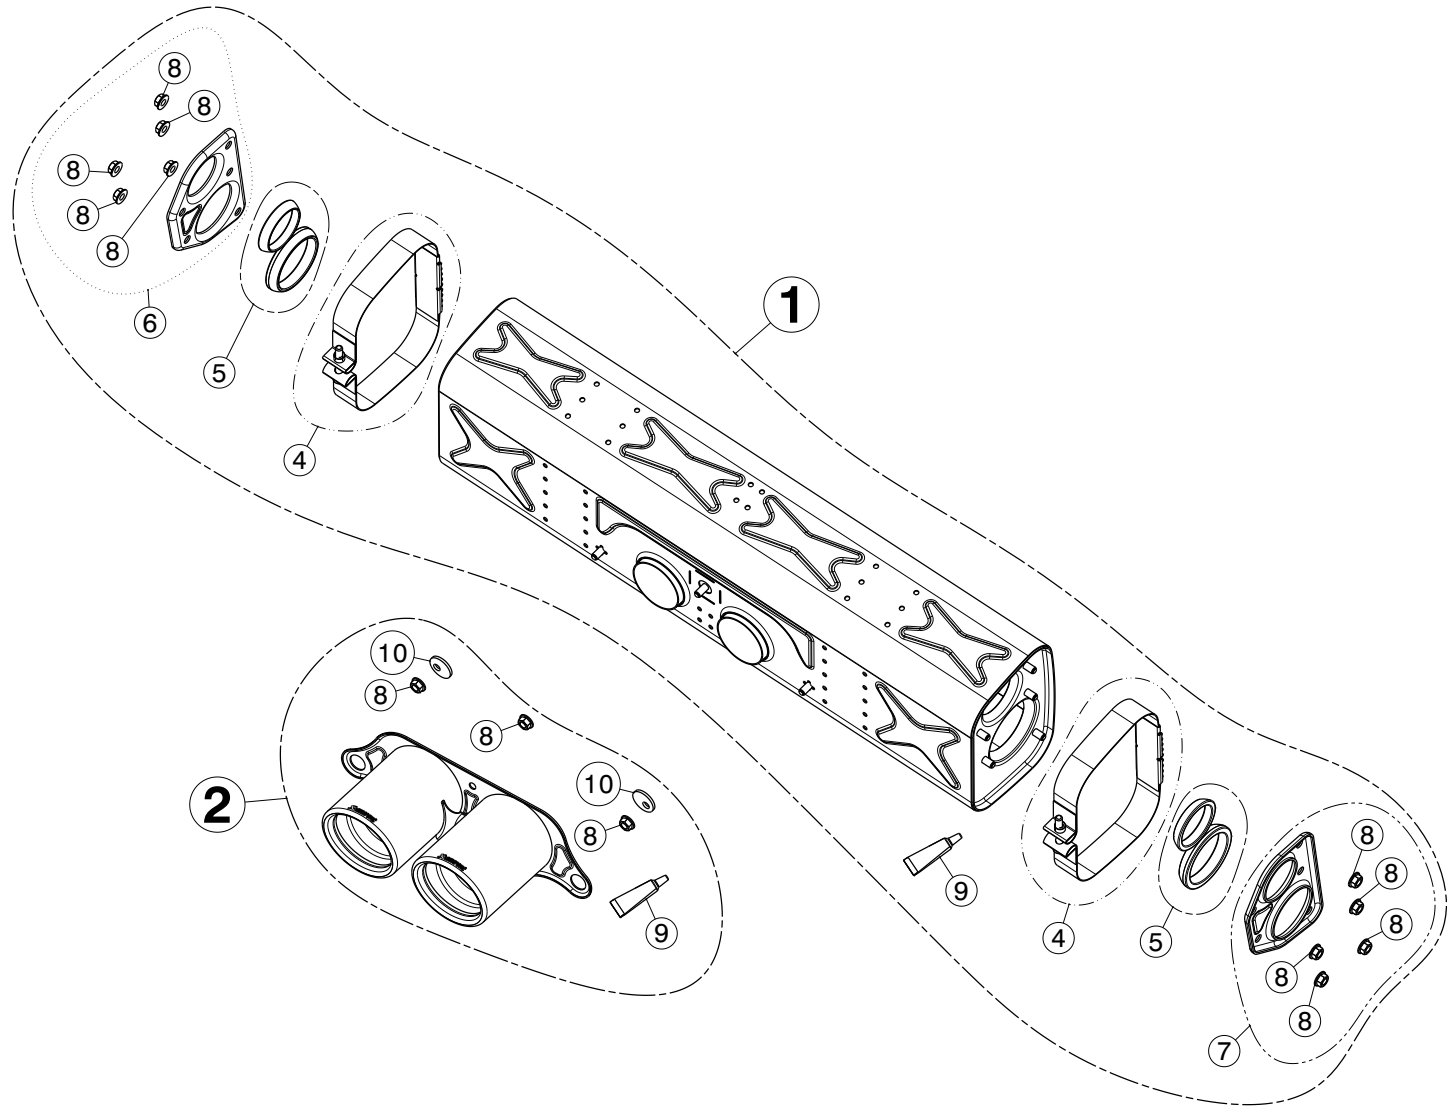

↓  
SCROLL  
DOWN FOR  
OTHER  
MODELS

Porsche 911 GT3/RS (997 FL) 3.8 / 911 GT3/RS (997 FL) 4.0

No.	SALES CODE	DESCRIPTION	QTY.
1	MTP-PO997GT3H/1	slip on system	1
2	TP-PO997GT3H	tail pipe TI	1
3	DI-PO/CA/1	rear carbon diffuser	1
4	01-08-28-0001	rear carbon diffuser	1
5	P-HF838	muffler clamp	2
6	P-HF836	fitting kit	2
7	P-HF834	fitting kit	1
8	P-HF835	fitting kit	1
9	P-FN12	nut	13
10	P-HF113	copper paste	2
11	P-DR92	washer TI	2
12	P-DR47	washer SS	6
13	P-HF480	fitting kit	1
14	P-HF485	fitting kit	1
15	P-HF837	fitting kit	2

Porsche 911 GT3 (991)

No.	SALES CODE	DESCRIPTION	QTY.
1	MTP-PO997GT3H/1	slip on system	1
2	TP-PO997GT3H	tail pipe TI	1
3	DI-PO/CA/1	rear carbon diffuser	1
4	01-08-28-0001	rear carbon diffuser	1
5	P-HF838	muffler clamp	2
6	P-HF836	fitting kit	2
7	P-HF834	fitting kit	1
8	P-HF835	fitting kit	1
9	P-FN12	nut	13
10	P-HF113	copper paste	2
11	P-DR92	washer TI	2
12	P-DR47	washer SS	6
13	P-HF480	fitting kit	1
14	P-HF485	fitting kit	1
15	P-HF837	fitting kit	2

Porsche 911 GT3 RS (991)

No.	SALES CODE	DESCRIPTION	QTY.
1	MTP-PO997GT3H/1	slip on system	1
2	TP-PO991RS/H/T	tail pipe TI	1
4	P-HF838	muffler clamp	2
5	P-HF836	fitting kit	2
6	P-HF834	fitting kit	1
7	P-HF835	fitting kit	1
8	P-FN12	nut	13
9	P-HF113	copper paste	2
10	P-DR92	washer TI	2

No.	SALES CODE	DESCRIPTION	QTY.
1	MTP-PO997GT3H/1	slip on system	1
2	TP-PO991RS/H/T	tail pipe TI	1
4	P-HF838	muffler clamp	2
5	P-HF836	fitting kit	2
6	P-HF834	fitting kit	1
7	P-HF835	fitting kit	1
8	P-FN12	nut	13
9	P-HF113	copper paste	2
10	P-DR92	washer TI	2