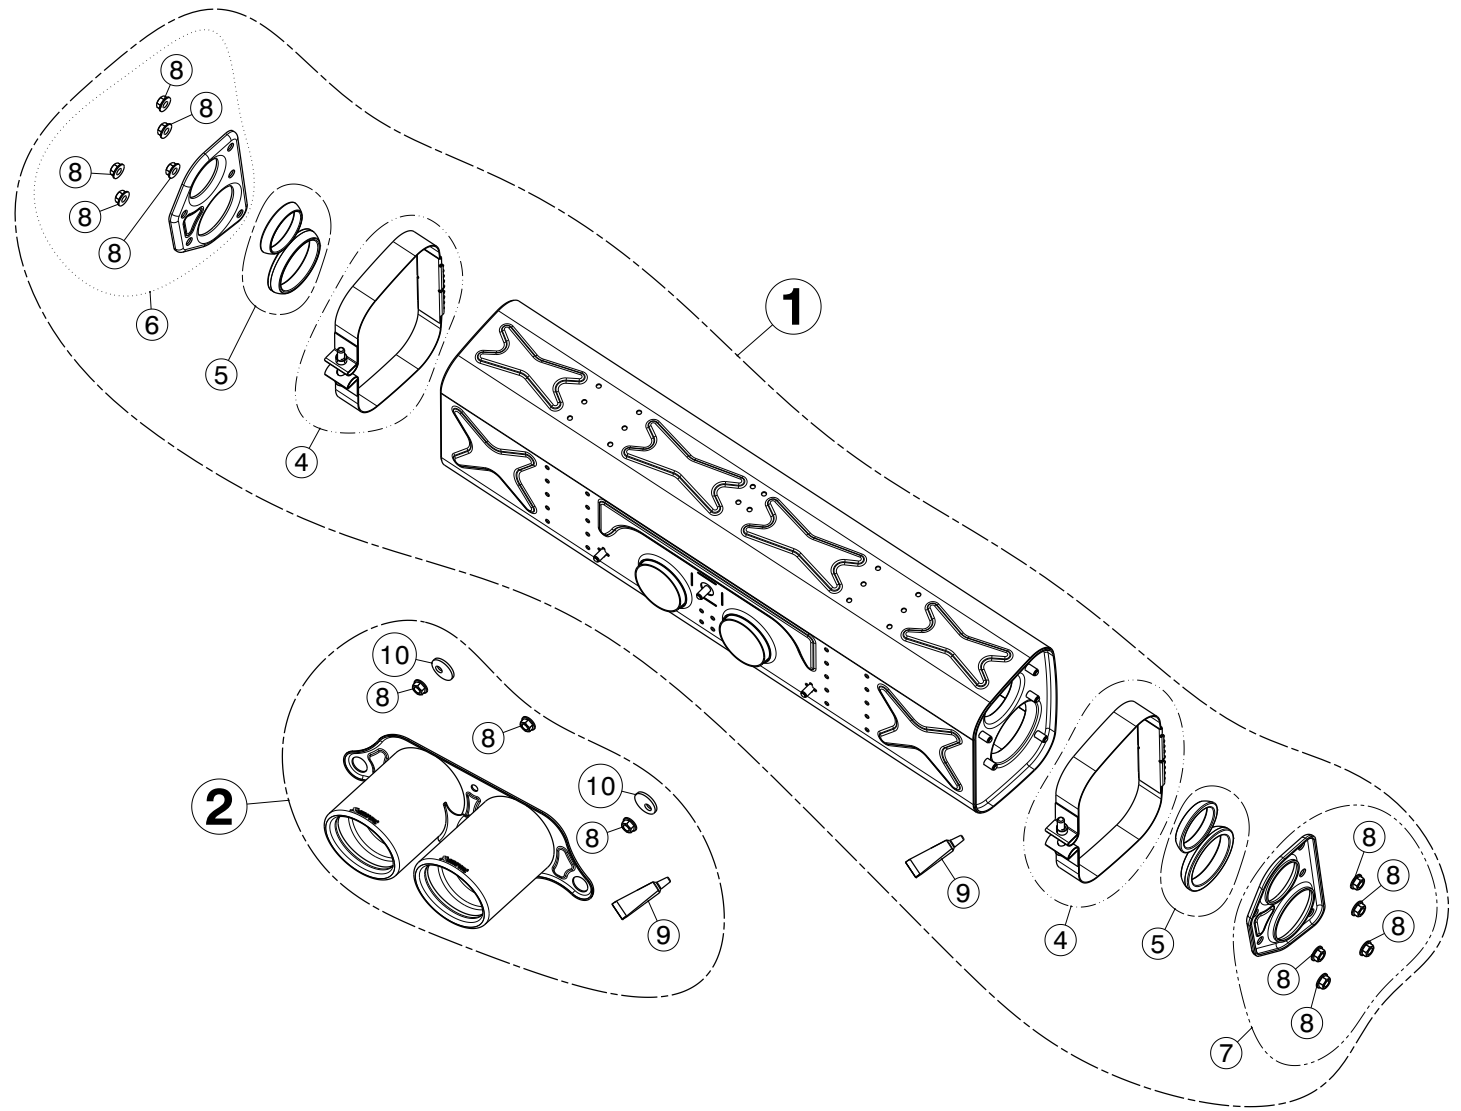

↓  
SCROLL  
DOWN FOR  
OTHER  
MODELS

Porsche 911 GT3/RS (997 FL) 3.8 / 911 GT3/RS (997 FL) 4.0

No.	SALES CODE	DESCRIPTION	QTY.
1	MTP-PO997GT3H/1	slip on system	1
2	TP-PO997GT3H	tail pipe TI	1
3	DI-PO/CA/1	rear carbon diffuser	1
4	01-08-28-0001	rear carbon diffuser	1
5	P-HF838	muffler clamp	2
6	P-HF836	fitting kit	2
7	P-HF834	fitting kit	1
8	P-HF835	fitting kit	1
9	P-FN12	nut	13
10	P-HF113	copper paste	2
11	P-DR92	washer TI	2
12	P-DR47	washer SS	6
13	P-HF480	fitting kit	1
14	P-HF485	fitting kit	1
15	P-HF837	fitting kit	2

Porsche 911 GT3 (991)

No.	SALES CODE	DESCRIPTION	QTY.
1	MTP-PO997GT3H/1	slip on system	1
2	TP-PO997GT3H	tail pipe TI	1
3	DI-PO/CA/1	rear carbon diffuser	1
4	01-08-28-0001	rear carbon diffuser	1
5	P-HF838	muffler clamp	2
6	P-HF836	fitting kit	2
7	P-HF834	fitting kit	1
8	P-HF835	fitting kit	1
9	P-FN12	nut	13
10	P-HF113	copper paste	2
11	P-DR92	washer TI	2
12	P-DR47	washer SS	6
13	P-HF480	fitting kit	1
14	P-HF485	fitting kit	1
15	P-HF837	fitting kit	2

Porsche 911 GT3 RS (991)

No.	SALES CODE	DESCRIPTION	QTY.
1	MTP-PO997GT3H/1	slip on system	1
2	TP-PO991RS/H/T	tail pipe TI	1
4	P-HF838	muffler clamp	2
5	P-HF836	fitting kit	2
6	P-HF834	fitting kit	1
7	P-HF835	fitting kit	1
8	P-FN12	nut	13
9	P-HF113	copper paste	2
10	P-DR92	washer TI	2

No.	SALES CODE	DESCRIPTION	QTY.
1	MTP-PO997GT3H/1	slip on system	1
2	TP-PO991RS/H/T	tail pipe TI	1
4	P-HF838	muffler clamp	2
5	P-HF836	fitting kit	2
6	P-HF834	fitting kit	1
7	P-HF835	fitting kit	1
8	P-FN12	nut	13
9	P-HF113	copper paste	2
10	P-DR92	washer TI	2