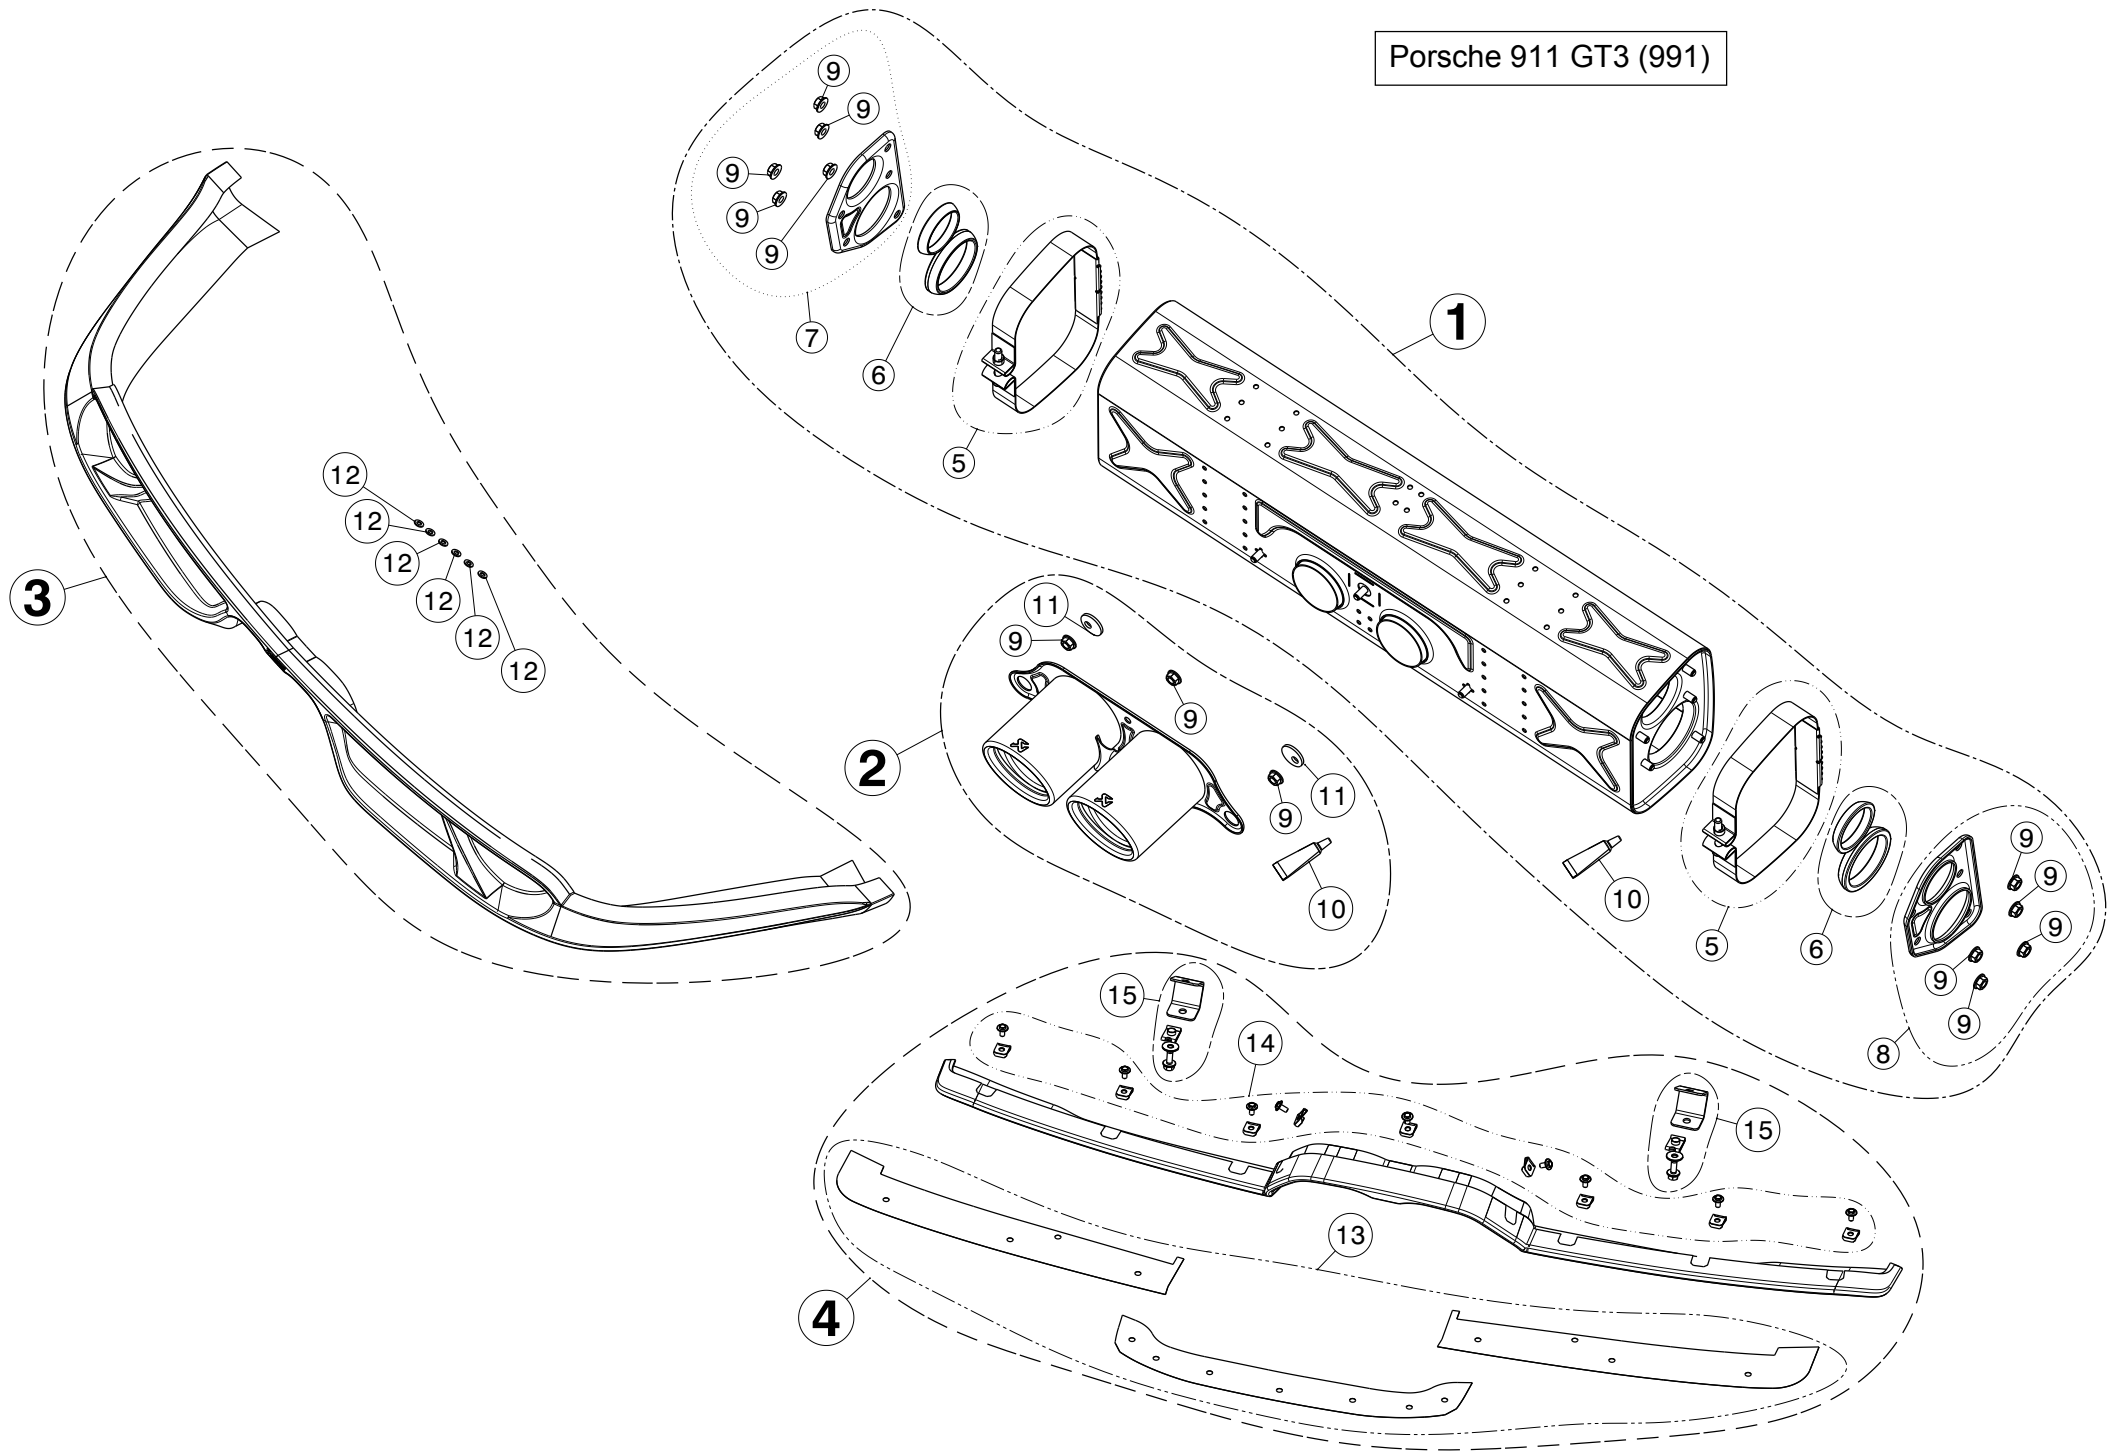

↓  
SCROLL  
DOWN FOR  
OTHER  
MODELS

Porsche 911 GT3/RS (997 FL) 3.8 / 911 GT3/RS (997 FL) 4.0

No.	SALES CODE	DESCRIPTION	QTY.
1	MTP-PO997GT3H/1	slip on system	1
2	TP-PO997GT3H	tail pipe TI	1
3	DI-PO/CA/1	rear carbon diffuser	1
4	01-08-28-0001	rear carbon diffuser	1
5	P-HF838	muffler clamp	2
6	P-HF836	fitting kit	2
7	P-HF834	fitting kit	1
8	P-HF835	fitting kit	1
9	P-FN12	nut	13
10	P-HF113	copper paste	2
11	P-DR92	washer TI	2
12	P-DR47	washer SS	6
13	P-HF480	fitting kit	1
14	P-HF485	fitting kit	1
15	P-HF837	fitting kit	2

Porsche 911 GT3 (991)

No.	SALES CODE	DESCRIPTION	QTY.
1	MTP-PO997GT3H/1	slip on system	1
2	TP-PO997GT3H	tail pipe TI	1
3	DI-PO/CA/1	rear carbon diffuser	1
4	01-08-28-0001	rear carbon diffuser	1
5	P-HF838	muffler clamp	2
6	P-HF836	fitting kit	2
7	P-HF834	fitting kit	1
8	P-HF835	fitting kit	1
9	P-FN12	nut	13
10	P-HF113	copper paste	2
11	P-DR92	washer TI	2
12	P-DR47	washer SS	6
13	P-HF480	fitting kit	1
14	P-HF485	fitting kit	1
15	P-HF837	fitting kit	2

Porsche 911 GT3 RS (991)

No.	SALES CODE	DESCRIPTION	QTY.
1	MTP-PO997GT3H/1	slip on system	1
2	TP-PO991RS/H/T	tail pipe TI	1
4	P-HF838	muffler clamp	2
5	P-HF836	fitting kit	2
6	P-HF834	fitting kit	1
7	P-HF835	fitting kit	1
8	P-FN12	nut	13
9	P-HF113	copper paste	2
10	P-DR92	washer TI	2

No.	SALES CODE	DESCRIPTION	QTY.
1	MTP-PO997GT3H/1	slip on system	1
2	TP-PO991RS/H/T	tail pipe TI	1
4	P-HF838	muffler clamp	2
5	P-HF836	fitting kit	2
6	P-HF834	fitting kit	1
7	P-HF835	fitting kit	1
8	P-FN12	nut	13
9	P-HF113	copper paste	2
10	P-DR92	washer TI	2