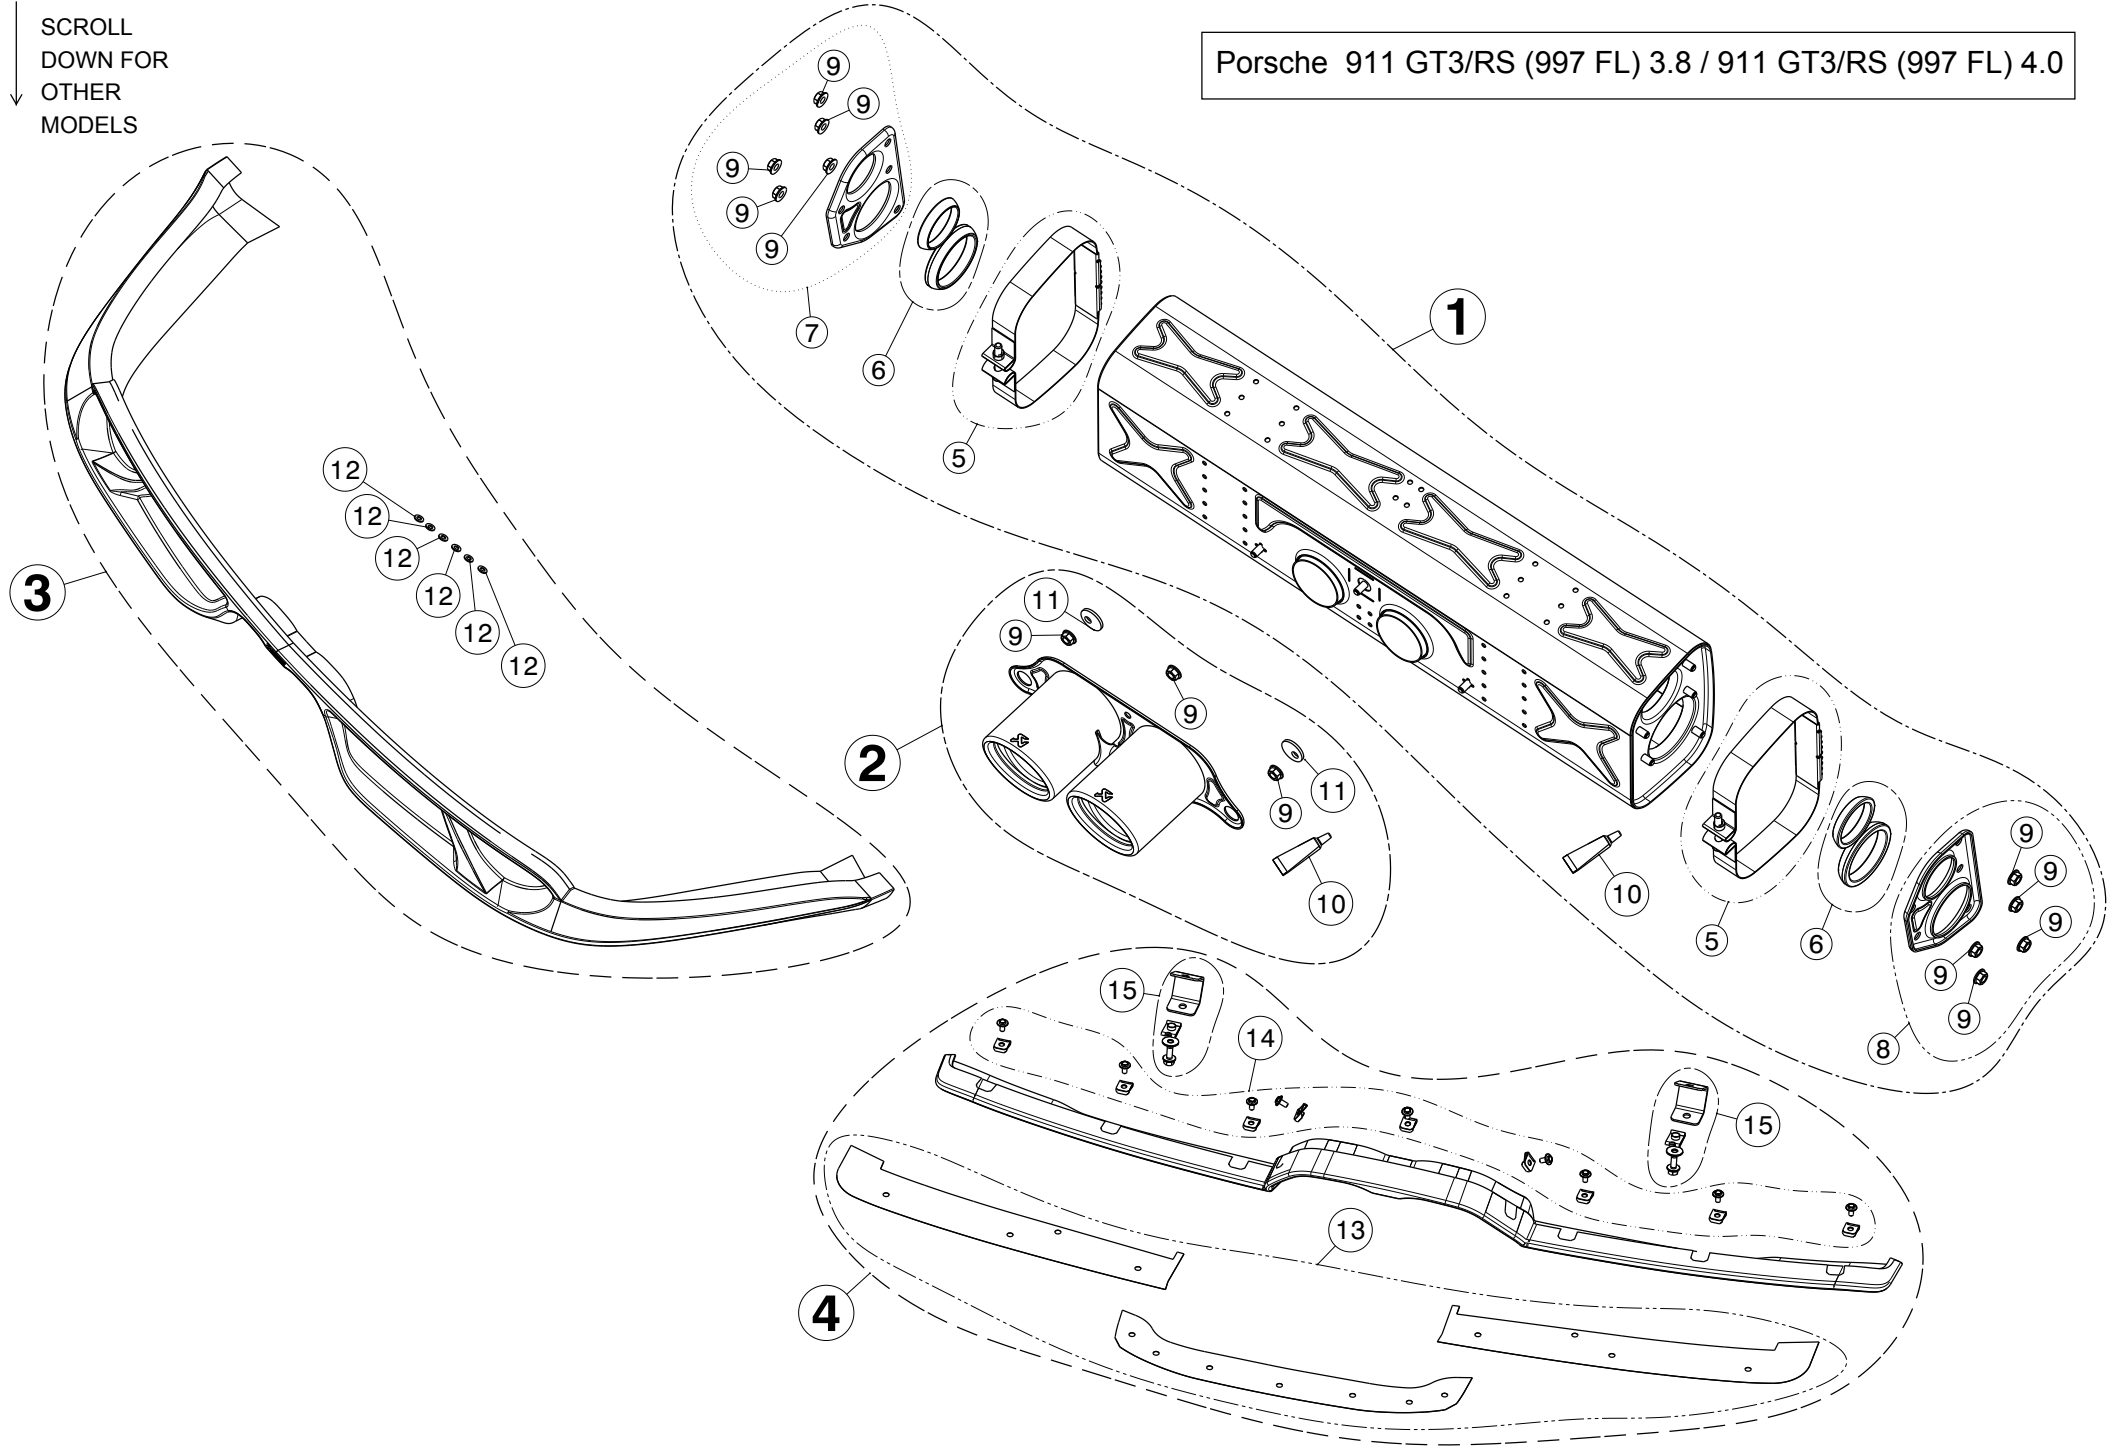

↓  
SCROLL  
DOWN FOR  
OTHER  
MODELS

Porsche 911 GT3/RS (997 FL) 3.8 / 911 GT3/RS (997 FL) 4.0

No.	SALES CODE	DESCRIPTION	QTY.
1	MTP-PO997GT3H/1	slip on system	1
2	TP-PO997GT3H	tail pipe TI	1
3	DI-PO/CA/1	rear carbon diffuser	1
4	01-08-28-0001	rear carbon diffuser	1
5	P-HF838	muffler clamp	2
6	P-HF836	fitting kit	2
7	P-HF834	fitting kit	1
8	P-HF835	fitting kit	1
9	P-FN12	nut	13
10	P-HF113	copper paste	2
11	P-DR92	washer TI	2
12	P-DR47	washer SS	6
13	P-HF480	fitting kit	1
14	P-HF485	fitting kit	1
15	P-HF837	fitting kit	2

Porsche 911 GT3 (991)

No.	SALES CODE	DESCRIPTION	QTY.
1	MTP-PO997GT3H/1	slip on system	1
2	TP-PO997GT3H	tail pipe TI	1
3	DI-PO/CA/1	rear carbon diffuser	1
4	01-08-28-0001	rear carbon diffuser	1
5	P-HF838	muffler clamp	2
6	P-HF836	fitting kit	2
7	P-HF834	fitting kit	1
8	P-HF835	fitting kit	1
9	P-FN12	nut	13
10	P-HF113	copper paste	2
11	P-DR92	washer TI	2
12	P-DR47	washer SS	6
13	P-HF480	fitting kit	1
14	P-HF485	fitting kit	1
15	P-HF837	fitting kit	2

Porsche 911 GT3 RS (991)

No.	SALES CODE	DESCRIPTION	QTY.
1	MTP-PO997GT3H/1	slip on system	1
2	TP-PO991RS/H/T	tail pipe TI	1
4	P-HF838	muffler clamp	2
5	P-HF836	fitting kit	2
6	P-HF834	fitting kit	1
7	P-HF835	fitting kit	1
8	P-FN12	nut	13
9	P-HF113	copper paste	2
10	P-DR92	washer TI	2

No.	SALES CODE	DESCRIPTION	QTY.
1	MTP-PO997GT3H/1	slip on system	1
2	TP-PO991RS/H/T	tail pipe TI	1
4	P-HF838	muffler clamp	2
5	P-HF836	fitting kit	2
6	P-HF834	fitting kit	1
7	P-HF835	fitting kit	1
8	P-FN12	nut	13
9	P-HF113	copper paste	2
10	P-DR92	washer TI	2