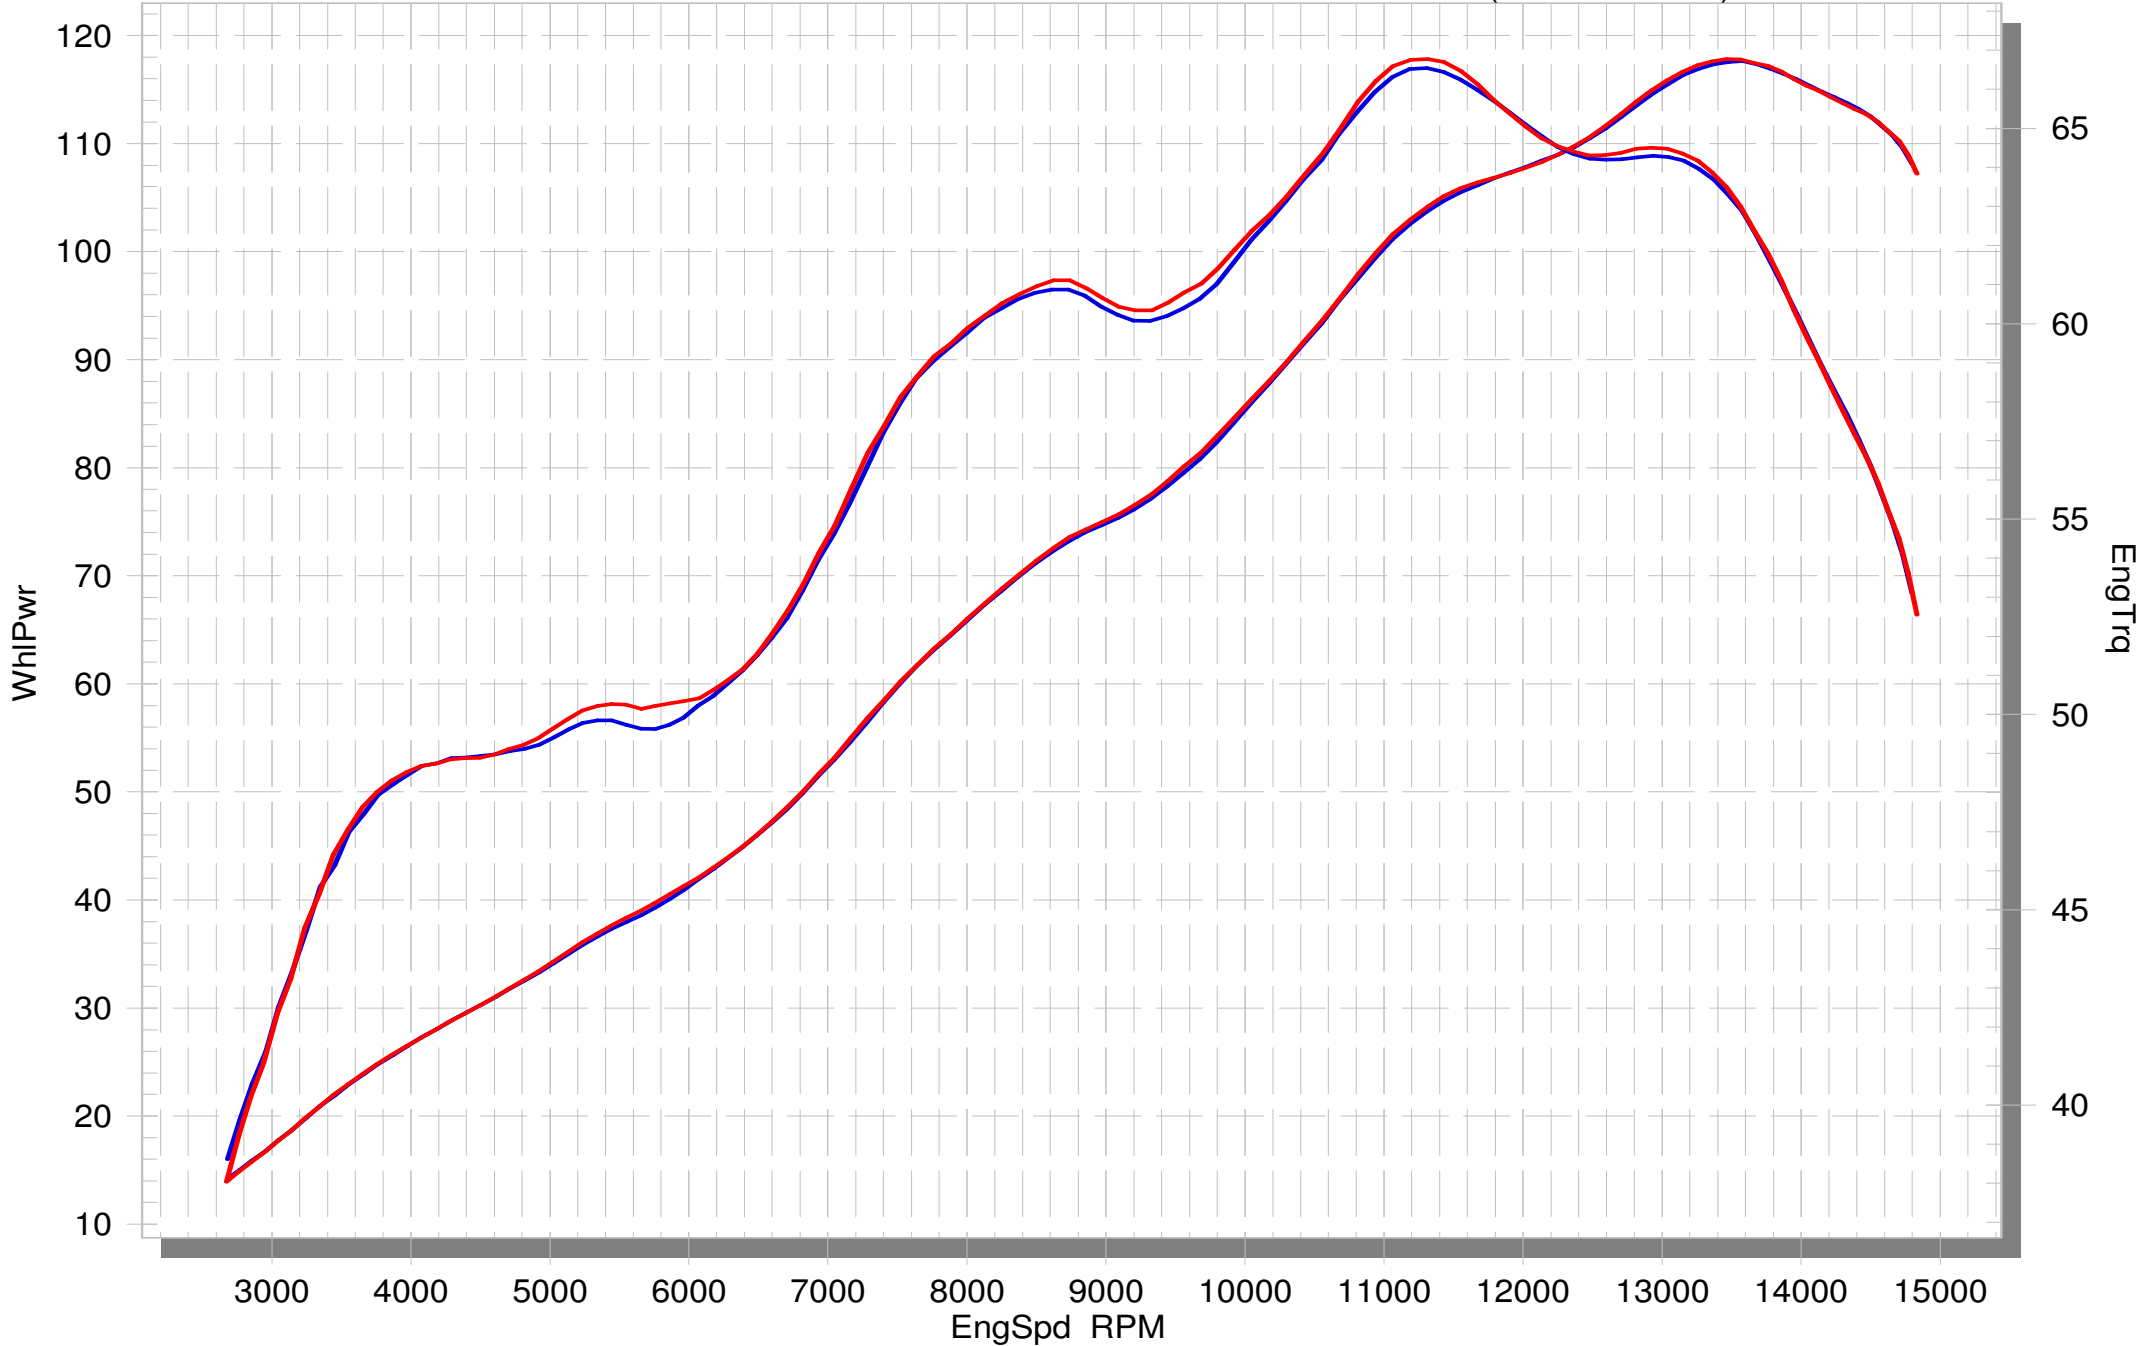

Kawasaki ZX-6R

STOCK

SLIP-ON (WO Noise Insert)

Kawasaki ZX-6R

STOCK

SLIP-ON (W Noise Insert)

SuperFlow WinDyn™ V