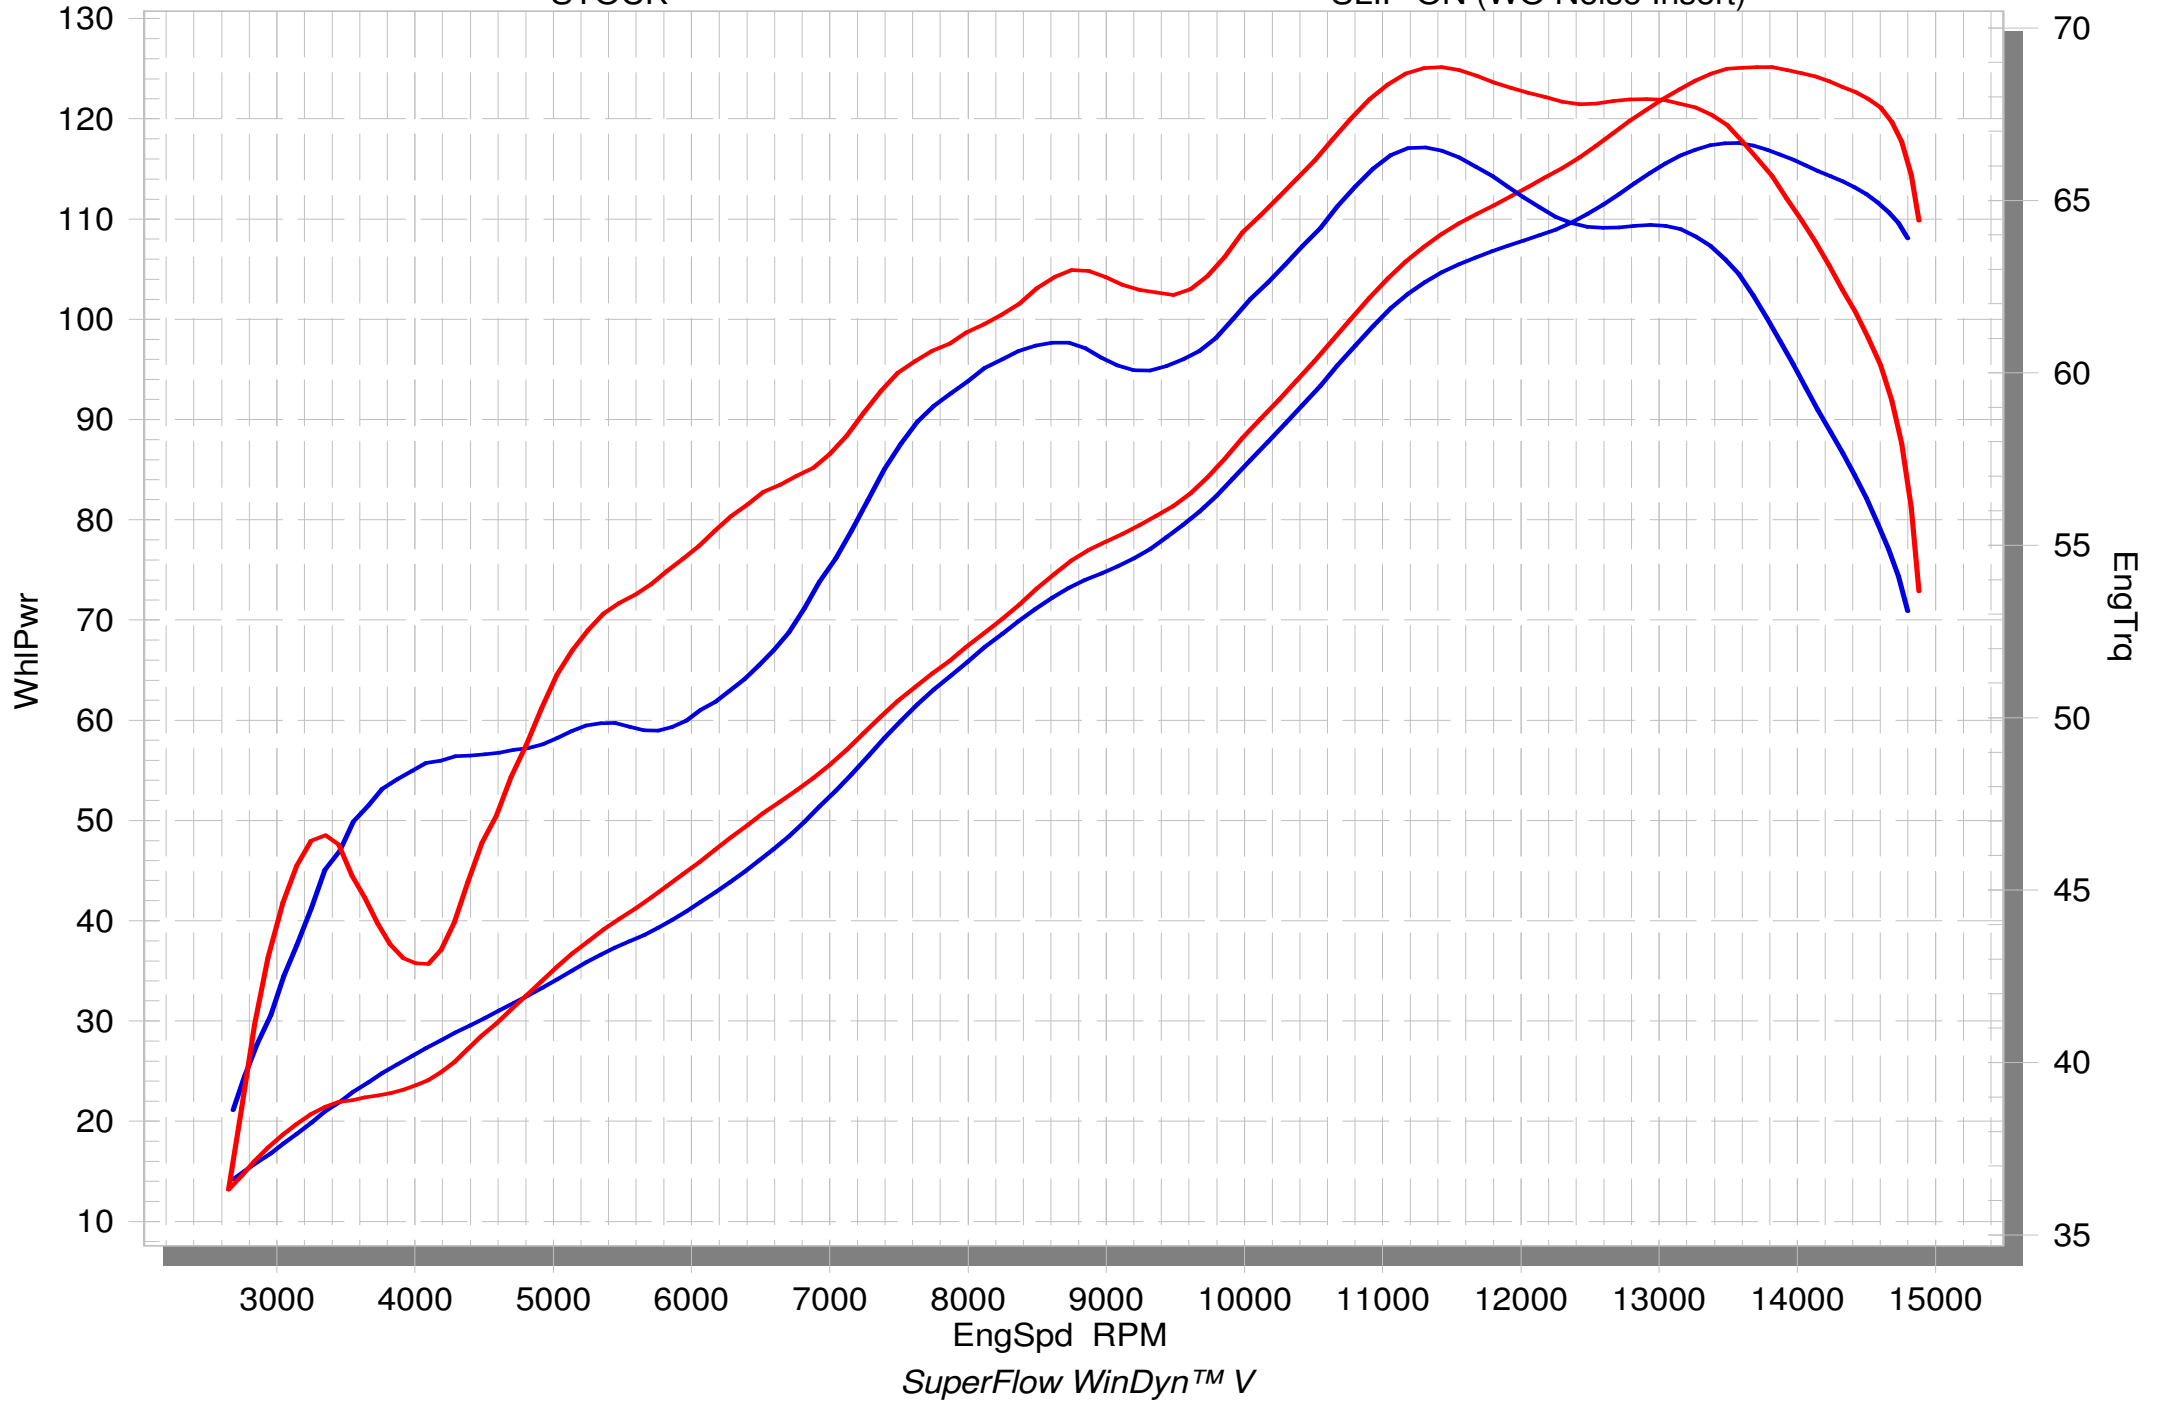

Kawasaki ZX-6R

STOCK

SLIP-ON (WO Noise Insert)

Kawasaki ZX-6R

STOCK

SLIP-ON (W Noise Insert)

SuperFlow WinDyn™ V